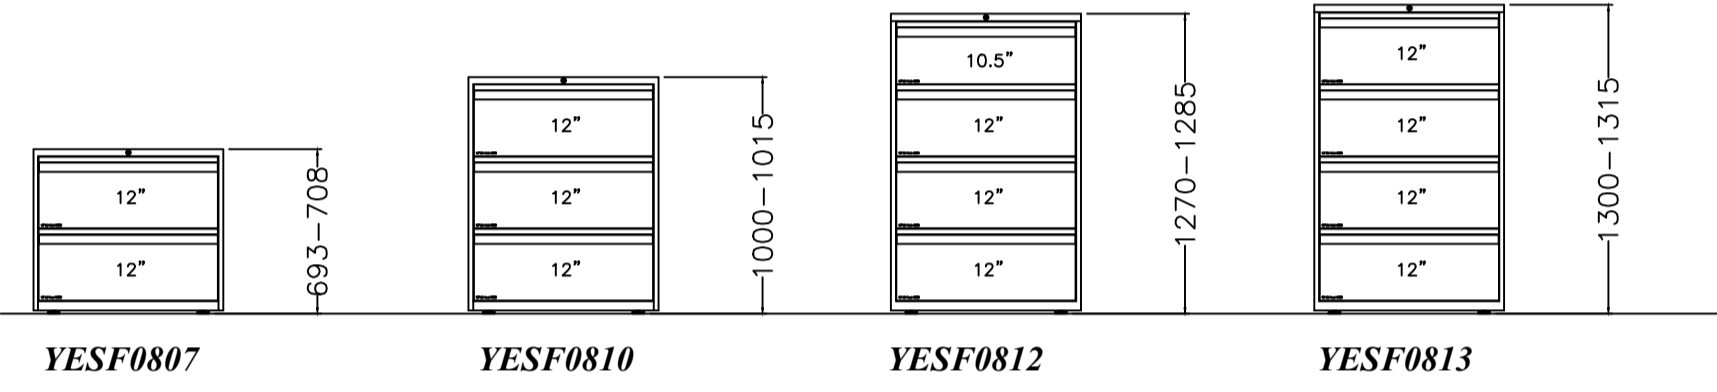

BISLEY ESSENTIALS RANGE

PRODUCT GROUP 15

COMBINATION 800W

COMBINATION 1000W

SIDEFILER 800W

SIDEFILER 1000W

LODGE 800W

LODGE 1000W

DESK HIGH 800W

DESK HIGH 1000W

PRODUCT GROUP 16

CUPBOARD 800W

CUPBOARD 914W (Standard Internals)

CUPBOARD 1000W

PRODUCT GROUP 17

TAMBOUR 800W

TAMBOUR 1000W (Standard Internals)

PRODUCT GROUP -
15 - PP01
16 - PP02

PRODUCT CODING - BRAND / PRODUCT / WIDTH / HEIGHT / SHELF / SHUTTER
YE CBDH 08 12 / 2S .9
Product Identification (Your Essentials) Cupboard Desk High 800 Wide 1270 High 2 Shelves Dark Grey .1
Light Grey .2
Cream .5
Black .SL
Silver .5L
White 9010 .EW