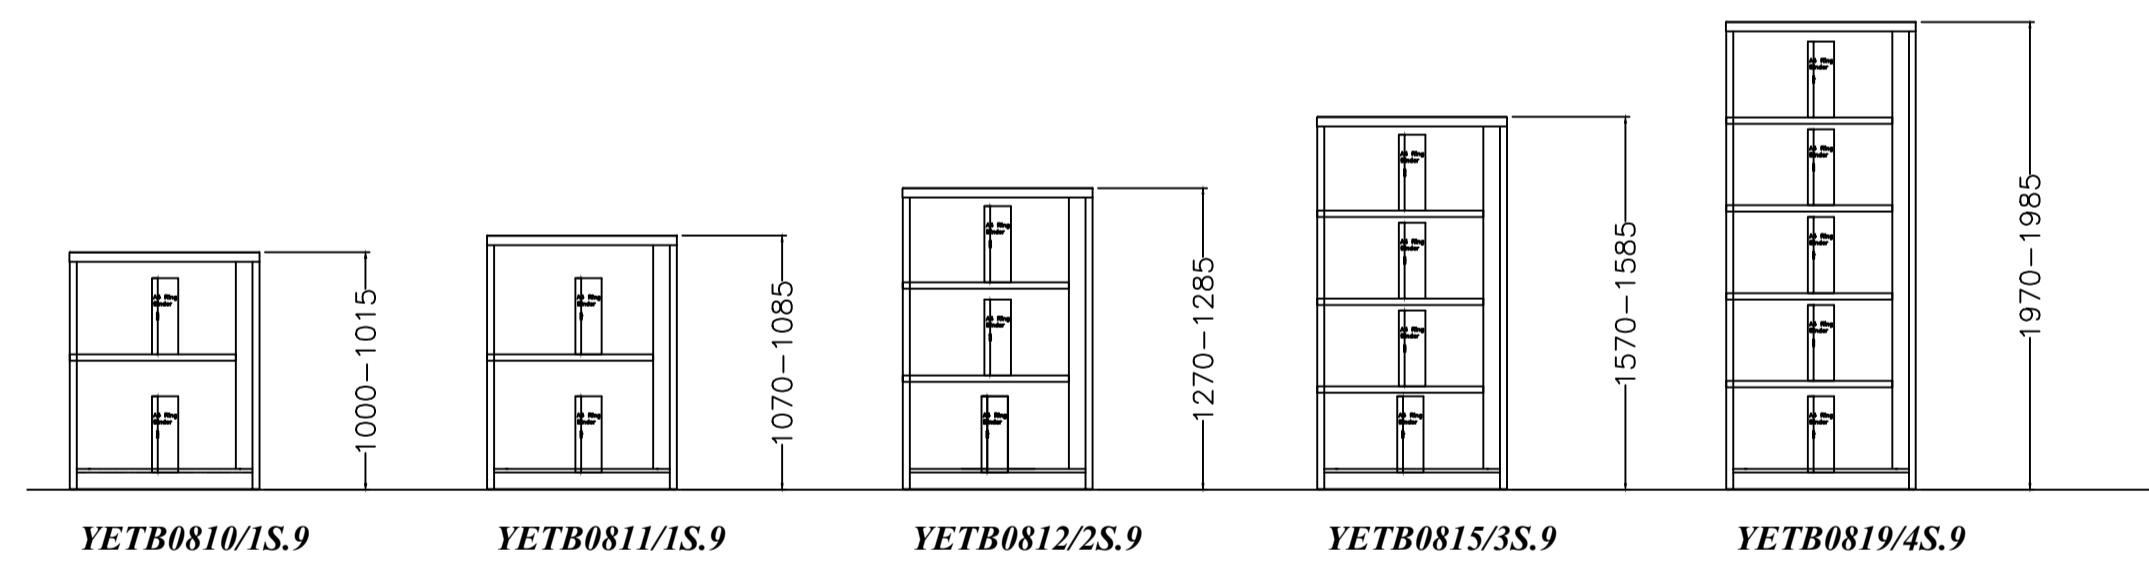

DESK HIGH 800W

DESK HIGH 1000W

PRODUCT GROUP 16

CUPBOARD 800W

CUPBOARD 914W (Standard Internals)

CUPBOARD 1000W

PRODUCT GROUP 17

TAMBOUR 800W

TAMBOUR 1000W (Standard Internals)

PRODUCT GROUP -
15 - PP01
16 - PP02

PRODUCT CODING - BRAND / PRODUCT / WIDTH / HEIGHT / SHELF / SHUTTER
YE CBDH 08 12 / 2S .9
Product Identification (Your Essentials) Cupboard Desk High 800 Wide 1270 High 2 Shelves Dark Grey .1
Light Grey .2
Cream .5
Black .SL
Silver .5L
White 9010 .EW