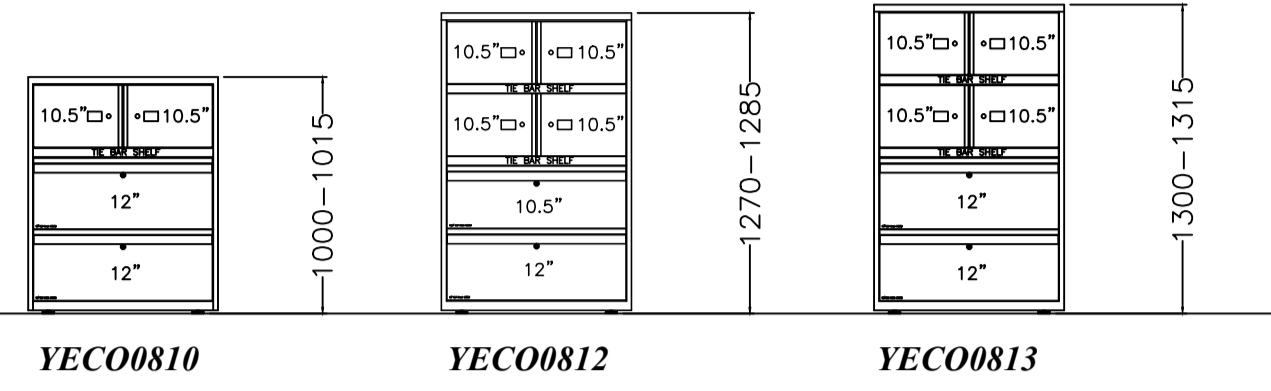

BISLEY ESSENTIALS RANGE

PRODUCT GROUP 15

COMBINATION 800W

COMBINATION 1000W

SIDEFILER 800W

SIDEFILER 1000W

LODGE 800W

LODGE 1000W

DESK HIGH 800W

DESK HIGH 1000W

PRODUCT GROUP 16

CUPBOARD 800W

CUPBOARD 914W (Standard Internals)

CUPBOARD 1000W

PRODUCT GROUP 17

TAMBOUR 800W

TAMBOUR 1000W (Standard Internals)

PRODUCT GROUP -
15 - PP01
16 - PP02

PRODUCT CODING - BRAND / PRODUCT / WIDTH / HEIGHT / SHELF / SHUTTER
YE CBDH 08 12 / 2S .9
Product Identification (Your Essentials) Cupboard Desk High 800 Wide 1270 High 2 Shelves Dark Grey .1
Light Grey .2
Cream .5
Black .SL
Silver .5L
White 9010 .EW