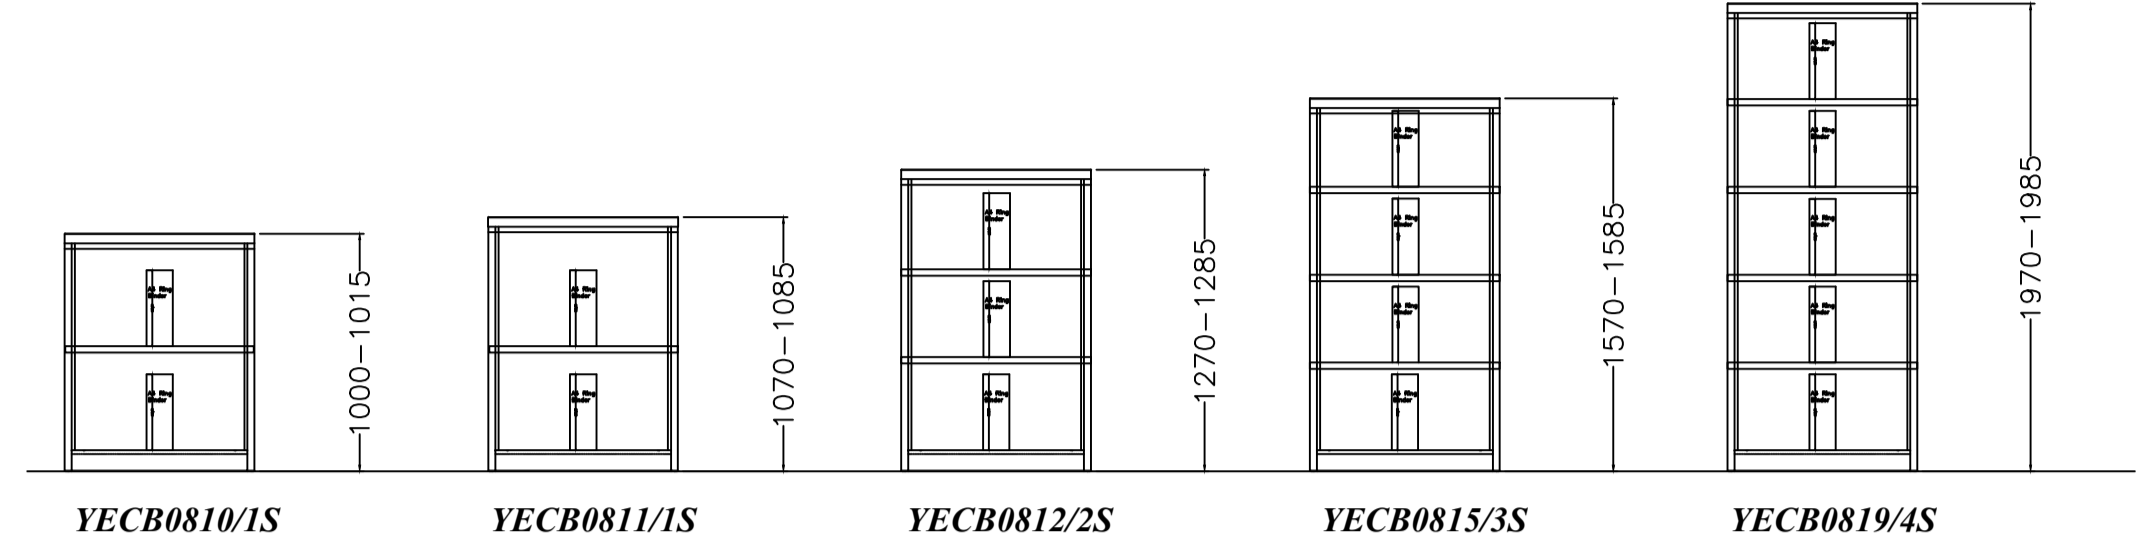

DESK HIGH 800W

DESK HIGH 1000W

PRODUCT GROUP 16

CUPBOARD 800W

CUPBOARD 914W (Standard Internals)

CUPBOARD 1000W

PRODUCT GROUP 17

TAMBOUR 800W

TAMBOUR 1000W (Standard Internals)

PRODUCT GROUP -
15 - PP01
16 - PP02

PRODUCT CODING - BRAND / PRODUCT / WIDTH / HEIGHT / SHELF / SHUTTER
YE CBDH 08 12 / 2S .9
Product Identification (Your Essentials) Cupboard Desk High 800 Wide 1270 High 2 Shelves Dark Grey .1
Light Grey .2
Cream .5
Black .SL
Silver .5L
White 9010 .EW