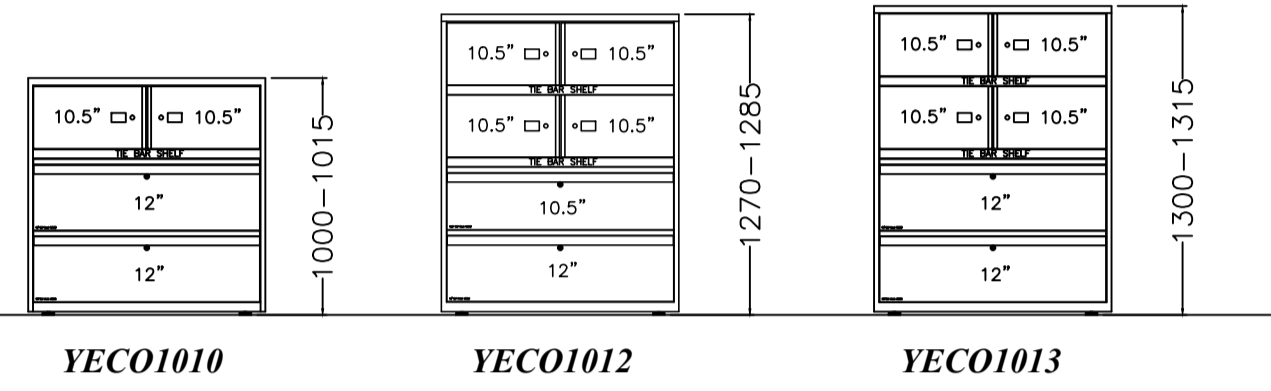

BISLEY ESSENTIALS RANGE

PRODUCT GROUP 15

COMBINATION 800W

COMBINATION 1000W

SIDEFILER 800W

SIDEFILER 1000W

LODGE 800W

LODGE 1000W

DESK HIGH 800W

DESK HIGH 1000W

PRODUCT GROUP 16

CUPBOARD 800W

CUPBOARD 914W (Standard Internals)

CUPBOARD 1000W

PRODUCT GROUP 17

TAMBOUR 800W

TAMBOUR 1000W (Standard Internals)

PRODUCT GROUP -
15 - PP01
16 - PP02

PRODUCT CODING - BRAND / PRODUCT / WIDTH / HEIGHT / SHELF / SHUTTER
YE CBDH 08 12 / 2S .9
Product Identification (Your Essentials) Cupboard Desk High 800 Wide 1270 High 2 Shelves Dark Grey .1
Light Grey .2
Cream .5
Black .SL
Silver .5L
White 9010 .EW