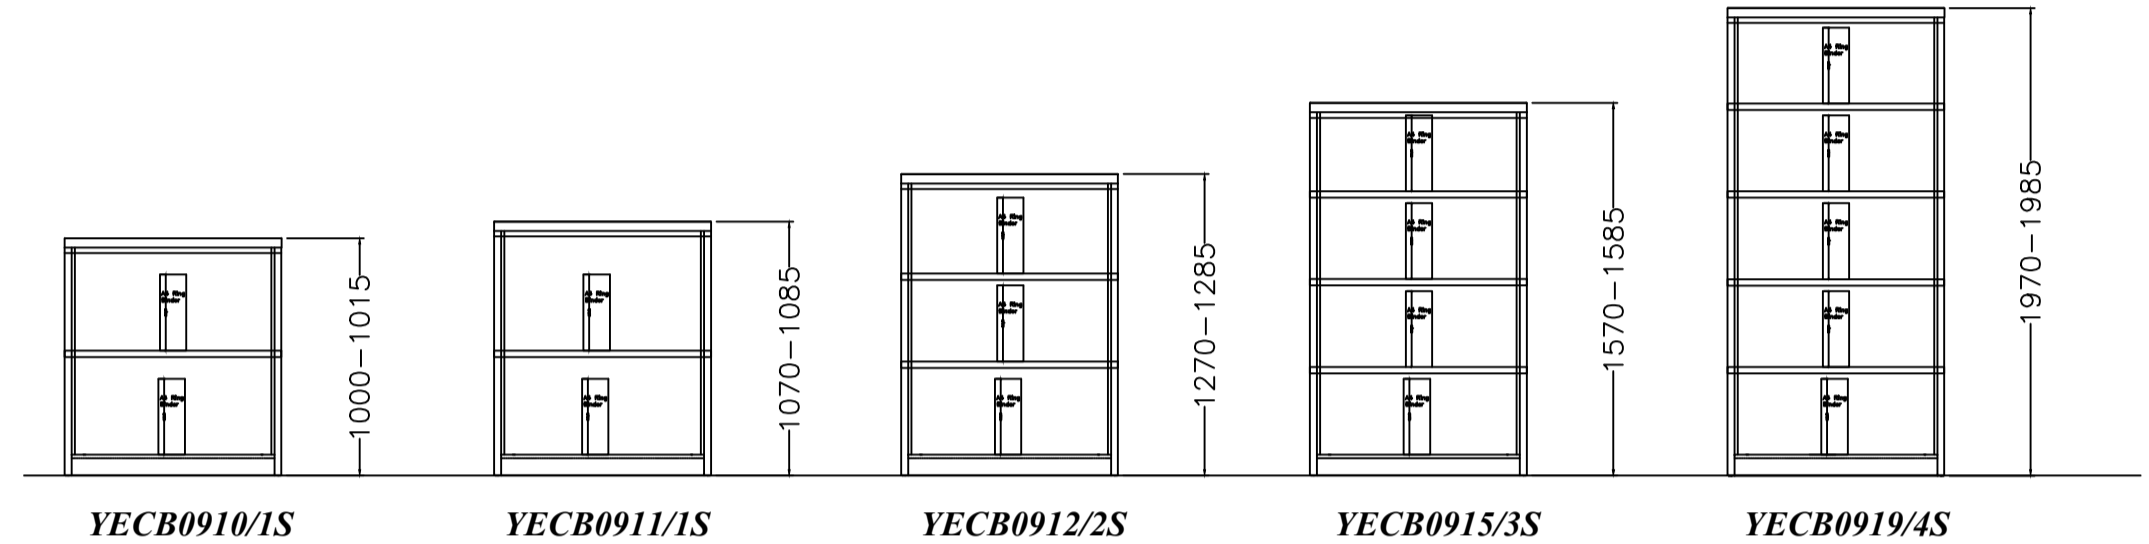

DESK HIGH 800W

DESK HIGH 1000W

PRODUCT GROUP 16

CUPBOARD 800W

CUPBOARD 914W (Standard Internals)

CUPBOARD 1000W

PRODUCT GROUP 17

TAMBOUR 800W

TAMBOUR 1000W (Standard Internals)

PRODUCT GROUP -
15 - PP01
16 - PP02

PRODUCT CODING - BRAND / PRODUCT / WIDTH / HEIGHT / SHELF / SHUTTER
YE CBDH 08 12 / 2S .9
Product Identification (Your Essentials) Cupboard Desk High 800 Wide 1270 High 2 Shelves Dark Grey .1
Light Grey .2
Cream .5
Black .SL
Silver .5L
White 9010 .EW