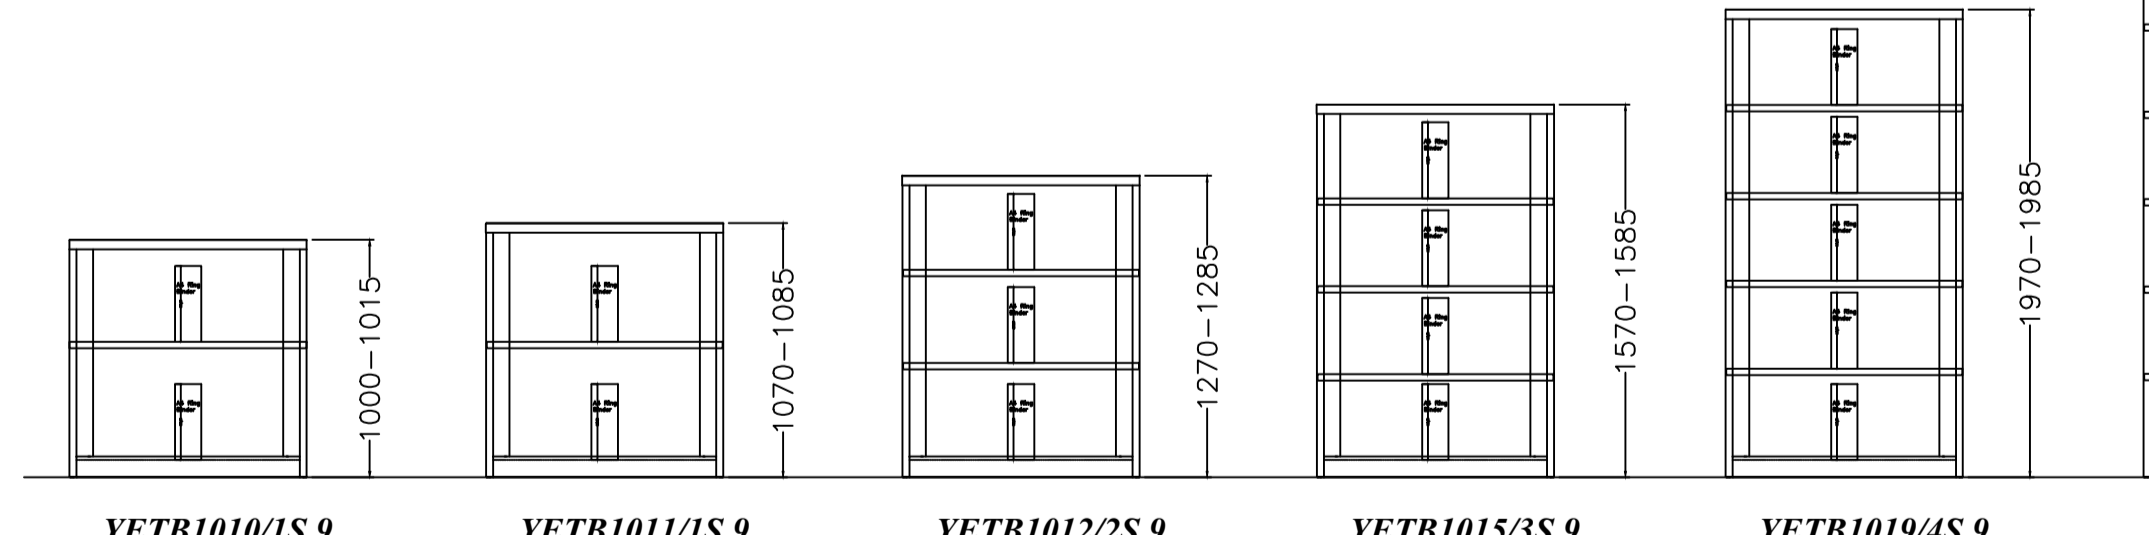

DESK HIGH 800W

DESK HIGH 1000W

PRODUCT GROUP 16

CUPBOARD 800W

CUPBOARD 914W (Standard Internals)

CUPBOARD 1000W

PRODUCT GROUP 17

TAMBOUR 800W

TAMBOUR 1000W (Standard Internals)

PRODUCT GROUP -
15 - PP01
16 - PP02

PRODUCT CODING - BRAND / PRODUCT / WIDTH / HEIGHT / SHELF / SHUTTER
YE CBDH 08 12 / 2S .9
Product Identification (Your Essentials) Cupboard Desk High 800 Wide 1270 High 2 Shelves Dark Grey .1
Light Grey .2
Cream .5
Black .SL
Silver .5L
White 9010 .EW