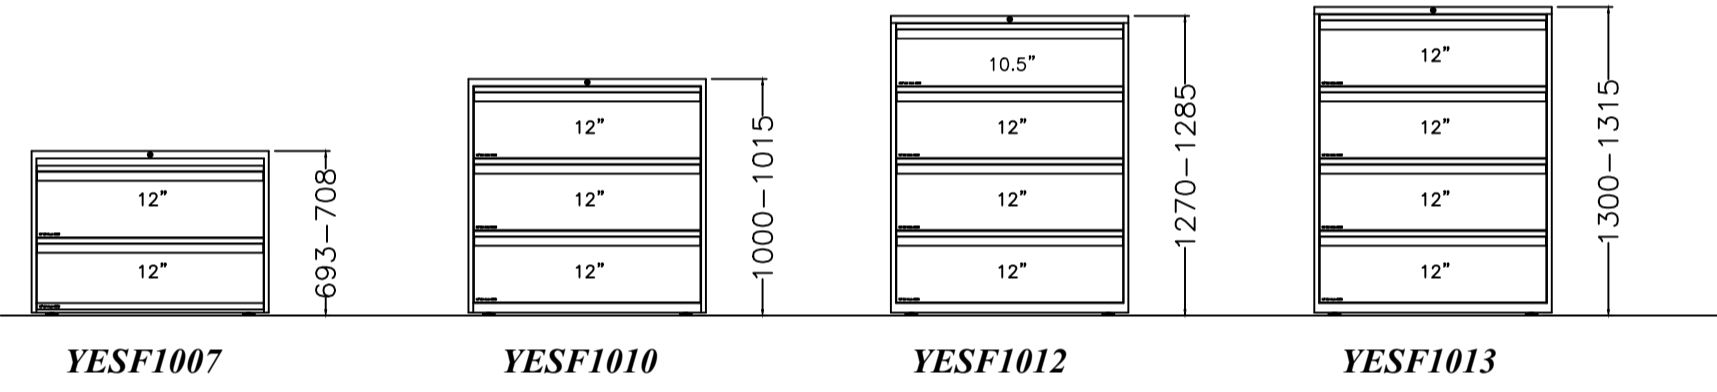

BISLEY ESSENTIALS RANGE

PRODUCT GROUP 15

COMBINATION 800W

COMBINATION 1000W

SIDEFILER 800W

SIDEFILER 1000W

LODGE 800W

LODGE 1000W

DESK HIGH 800W

DESK HIGH 1000W

PRODUCT GROUP 16

CUPBOARD 800W

CUPBOARD 914W (Standard Internals)

CUPBOARD 1000W

PRODUCT GROUP 17

TAMBOUR 800W

TAMBOUR 1000W (Standard Internals)

PRODUCT GROUP -
15 - PP01
16 - PP02

PRODUCT CODING - BRAND / PRODUCT / WIDTH / HEIGHT / SHELF / SHUTTER
YE CBDH 08 12 / 2S .9
Product Identification (Your Essentials) Cupboard Desk High 800 Wide 1270 High 2 Shelves Dark Grey .1
Light Grey .2
Cream .5
Black .SL
Silver .5L
White 9010 .EW