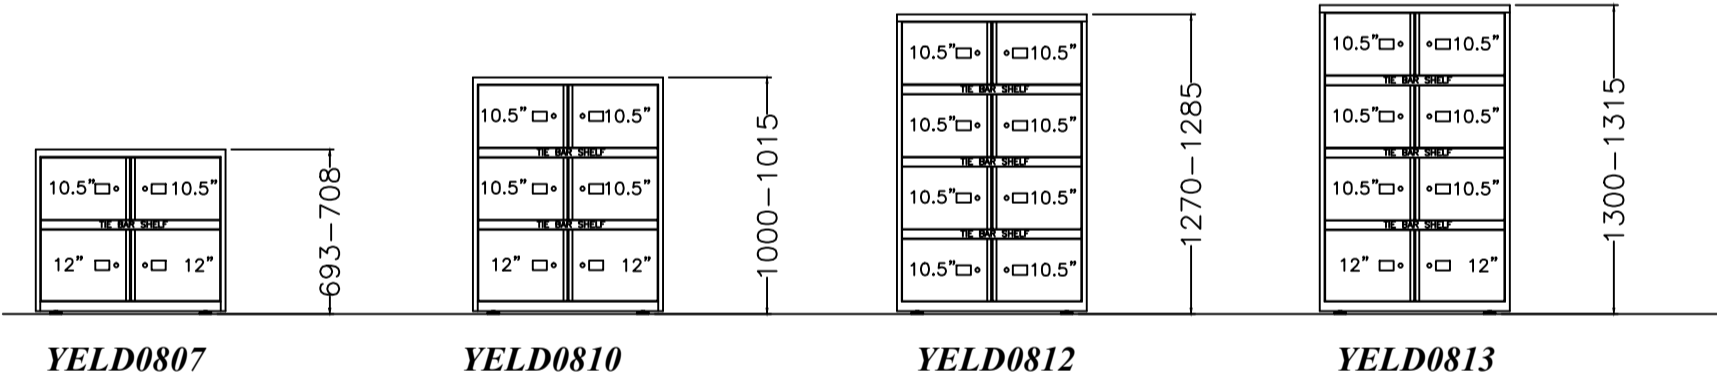

BISLEY ESSENTIALS RANGE

PRODUCT GROUP 15

COMBINATION 800W

COMBINATION 1000W

SIDEFILER 800W

SIDEFILER 1000W

LODGE 800W

LODGE 1000W

DESK HIGH 800W

DESK HIGH 1000W

PRODUCT GROUP 16

CUPBOARD 800W

CUPBOARD 914W (Standard Internals)

CUPBOARD 1000W

PRODUCT GROUP 17

TAMBOUR 800W

TAMBOUR 1000W (Standard Internals)

PRODUCT GROUP -
15 - PP01
16 - PP02

PRODUCT CODING - BRAND / PRODUCT / WIDTH / HEIGHT / SHELF / SHUTTER
YE CBDH 08 12 / 2S .9
Product Identification (Your Essentials) Cupboard Desk High 800 Wide 1270 High 2 Shelves Dark Grey .1
Light Grey .2
Cream .5
Black .SL
Silver .5L
White 9010 .EW