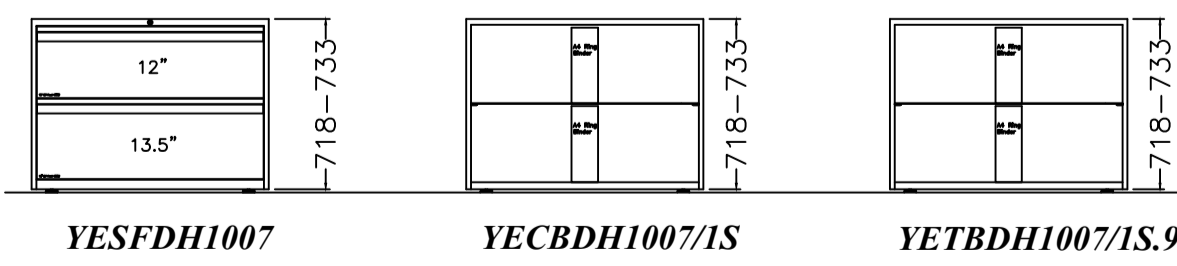

BISLEY ESSENTIALS RANGE

PRODUCT GROUP 15

COMBINATION 800W

COMBINATION 1000W

SIDEFILER 800W

SIDEFILER 1000W

LODGE 800W

LODGE 1000W

DESK HIGH 800W

DESK HIGH 1000W

PRODUCT GROUP 16

CUPBOARD 800W

CUPBOARD 914W (Standard Internals)

CUPBOARD 1000W

PRODUCT GROUP 17

TAMBOUR 800W

TAMBOUR 1000W (Standard Internals)

PRODUCT GROUP -
15 - PP01
16 - PP02

PRODUCT CODING - BRAND / PRODUCT / WIDTH / HEIGHT / SHELF / SHUTTER
YE CBDH 08 12 / 2S .9
Product Identification (Your Essentials) Cupboard Desk High 800 Wide 1270 High 2 Shelves Dark Grey .1
Light Grey .2
Cream .5
Black .SL
Silver .5L
White 9010 .EW