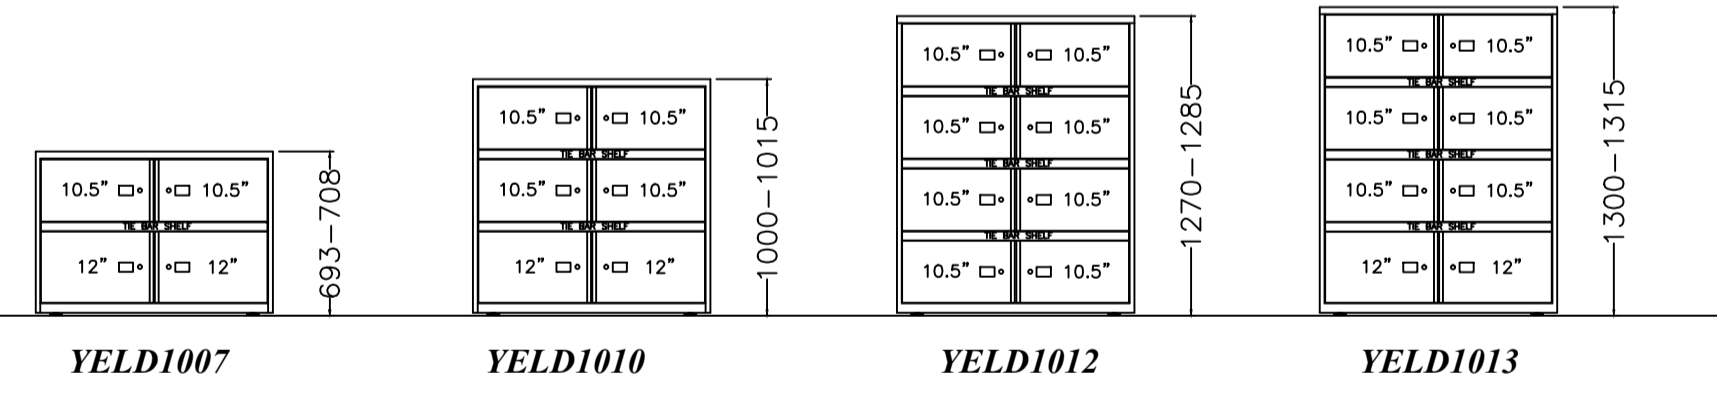

BISLEY ESSENTIALS RANGE

PRODUCT GROUP 15

COMBINATION 800W

COMBINATION 1000W

SIDEFILER 800W

SIDEFILER 1000W

LODGE 800W

LODGE 1000W

DESK HIGH 800W

DESK HIGH 1000W

PRODUCT GROUP 16

CUPBOARD 800W

CUPBOARD 914W (Standard Internals)

CUPBOARD 1000W

PRODUCT GROUP 17

TAMBOUR 800W

TAMBOUR 1000W (Standard Internals)

PRODUCT GROUP -
15 - PP01
16 - PP02

PRODUCT CODING - BRAND / PRODUCT / WIDTH / HEIGHT / SHELF / SHUTTER
YE CBDH 08 12 / 2S .9
Product Identification (Your Essentials) Cupboard Desk High 800 Wide 1270 High 2 Shelves Dark Grey .1
Light Grey .2
Cream .5
Black .SL
Silver .5L
White 9010 .EW