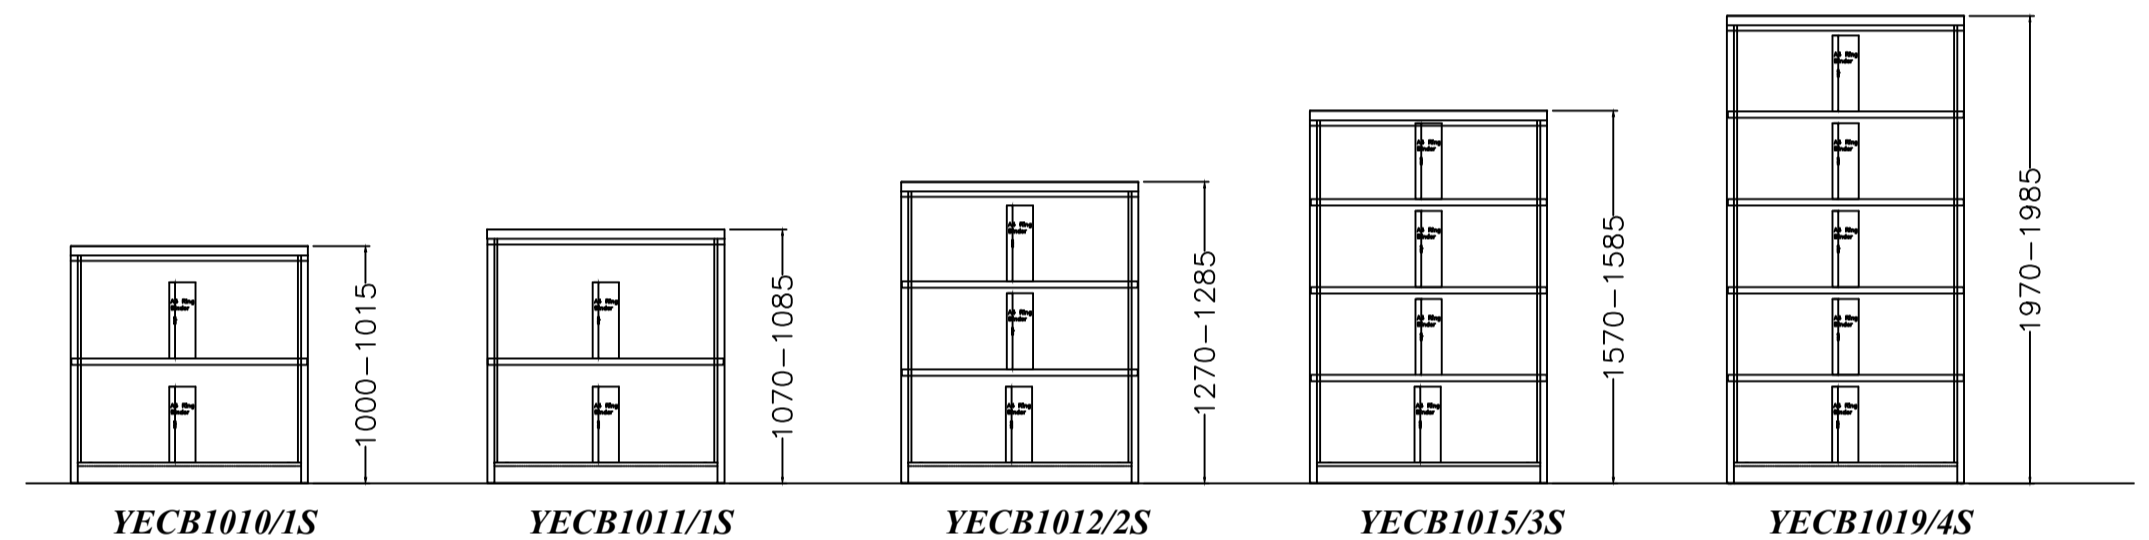

DESK HIGH 800W

DESK HIGH 1000W

PRODUCT GROUP 16

CUPBOARD 800W

CUPBOARD 914W (Standard Internals)

CUPBOARD 1000W

PRODUCT GROUP 17

TAMBOUR 800W

TAMBOUR 1000W (Standard Internals)

PRODUCT GROUP -
15 - PP01
16 - PP02

PRODUCT CODING - BRAND / PRODUCT / WIDTH / HEIGHT / SHELF / SHUTTER
YE CBDH 08 12 / 2S .9
Product Identification (Your Essentials) Cupboard Desk High 800 Wide 1270 High 2 Shelves Dark Grey .1
Light Grey .2
Cream .5
Black .SL
Silver .5L
White 9010 .EW