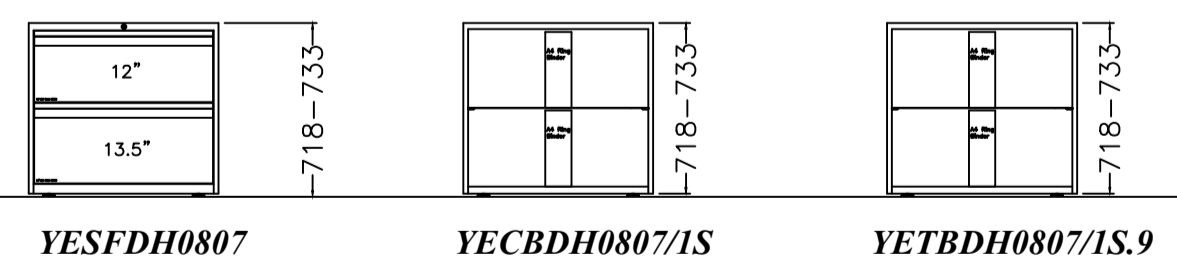

BISLEY ESSENTIALS RANGE

PRODUCT GROUP 15

COMBINATION 800W

COMBINATION 1000W

SIDEFILER 800W

SIDEFILER 1000W

LODGE 800W

LODGE 1000W

DESK HIGH 800W

DESK HIGH 1000W

PRODUCT GROUP 16

CUPBOARD 800W

CUPBOARD 914W (Standard Internals)

CUPBOARD 1000W

PRODUCT GROUP 17

TAMBOUR 800W

TAMBOUR 1000W (Standard Internals)

PRODUCT GROUP -
15 - PP01
16 - PP02

PRODUCT CODING - BRAND / PRODUCT / WIDTH / HEIGHT / SHELF / SHUTTER
YE CBDH 08 12 / 2S .9
Product Identification (Your Essentials) Cupboard Desk High 800 Wide 1270 High 2 Shelves Dark Grey .1
Light Grey .2
Cream .5
Black .SL
Silver .5L
White 9010 .EW